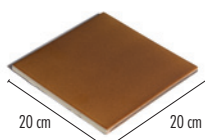

MEASURES AND PRESENTATION

- 20 cm x 20 cm.
- Boxes of 25 pieces 1 m² (18.5 kg)
- Retractable pallet (70 cases /1295 kg)
- Width 110
- Height 120 x 80 cm

GLAZED TILE: Length: 20 cm • Width: 20 cm • Thermal resistance: 1050 degree Celsius